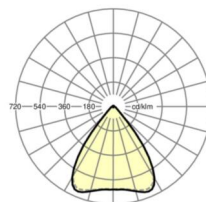

LIGHTING TECHNOLOGY

Placement	LED, Colour rendering/Light colour CRI ≥ 80 / 3000K
Colour tolerance (MacAdam)	3SDCM
Photobiological safety (Luminaire)	RG1
Nominal luminous flux	5130lm
LED service life	50000h L80/B10 (Tq 40°C)
Luminaire luminous efficiency	154lm/W
Beam angle	80° (C0) / 80° (C90)
UGR lat./long.	17.3 / 17.5

MECHANICS

Housing colour	silver grey/white aluminium RAL 9006
Dimensions (LxWxH/DxH)	1531mm x 55mm x 37mm
Weight (net)	1.9kg
Type of installation	Mounting rail system installation, Light structure

Dimensions

L	1531 mm	Length
B	55 mm	Width
H	37 mm	Height

DEEP-LINK

<https://www.regiolux.de/en/article/19430006145>

Reference	LED 5500lm 830
ηLB	100 %
Φ ↓/↑	98 % / 2 %
UGR lat./long.	17.3 / 17.5
VDU	65° < 3000cd/m²